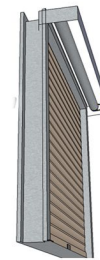

Rear

Top

Perforated

Bottom

Front

Solid

Steel Rolling Door

Design your next project with a beautiful and safe steel vertical rolling garage door system. Beautiful and functional, our doors are made of high quality Zincalume Steel that is stronger, easier to maintain and much longer lasting than aluminum products. Fully closable with automatic remote control system, an enclosed garage provides secure, protected storage for your automobile and valuable possessions.

DETAILS

Material

Superior Zincalume steel curtain
0.8mm (Residential/Office)
up to 1.6mm (Fire Door)

Features

Quiet operation, Self Locking,
Locking Button Panel, Remote Control

Max Size

up to 10m (w) x 4m (h), 9m (w) x 5m(h),
7m (w) x 7m (h) in one panel